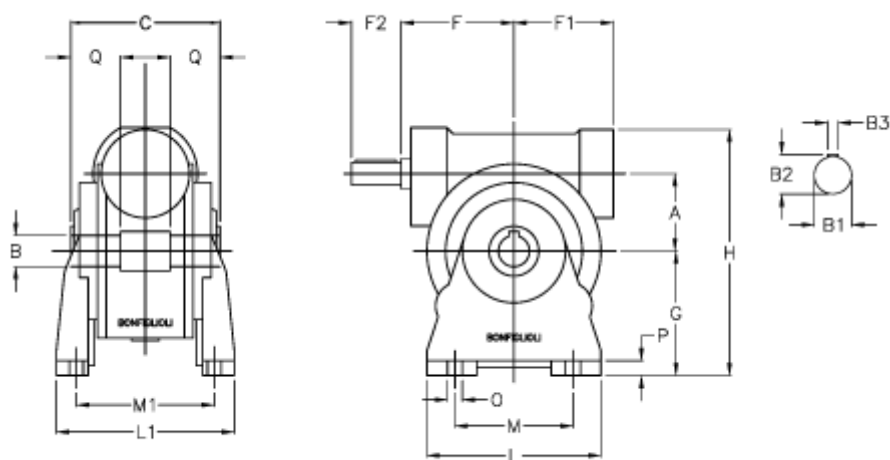

Article number: 3901250060200

Description: Worm gear with solid input shaft
VF 250A-60-HS

Measures

a	= 250.0	F1 = 318	P = 30
B	= 110	g = 380	Q = 85.0
B1 E7	= 55	H = 750	
B2	= 59.0	L = 520	
B3 H9	= 16	L1 = 380	
C	= 320	m = 400	
Description = VF 250A-xx-HS		M1 = 310.0	
F	= 276.0	O = 33.0	